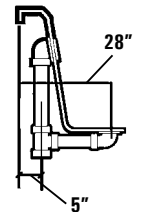

Rough-In Plumbing Measurements

SPECIFICATIONS:

GENERAL SPECIFICATIONS:

Tub Size	71 1/2" x 47 1/2" x 24 3/4" 182 cm x 121 cm x 63 cm
Bathing Wells	48" long 32" wide 23" interior depth
Shipping Weight	237 lbs. / 107 kg
Tub Weight Filled	1350 lbs. / 612 kg
Gallons to Overflow	139 gal. / 528 L
Gallons to Operate	1 bather: 120 gal. / 454 L 2 bathers: 88 gal. / 333 L